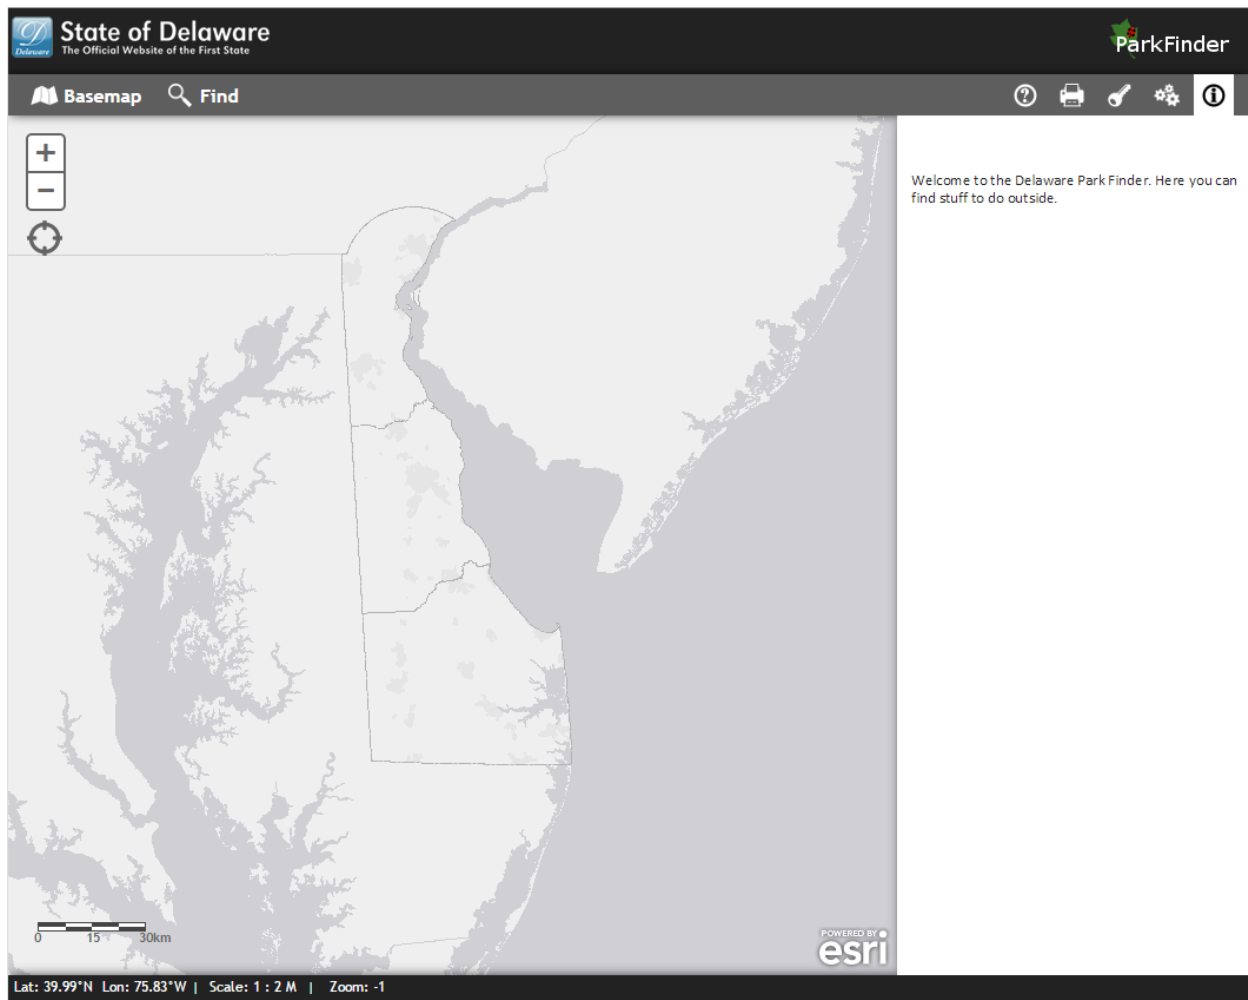

Delaware Park Finder Application

User Guide

Park Finder Application

The Park Finder application assists the residents and visitors of Delaware in finding stuff to do, more specifically; it assists in finding parks and trails within Delaware. To get acclimated with the application we will take a quick tour and identify each of the buttons and feature of the application. There are several buttons to get you started; the following will describe each.

Zoom In

Zoom Out

Basemap

Find

Geo-Location Zoom

Search Point Result

Basemap Selection

The first order of business is to select a Basemap to display your search results. Click the Basemap icon and select from the available maps that will appear in the dialogue box, as depicted below.