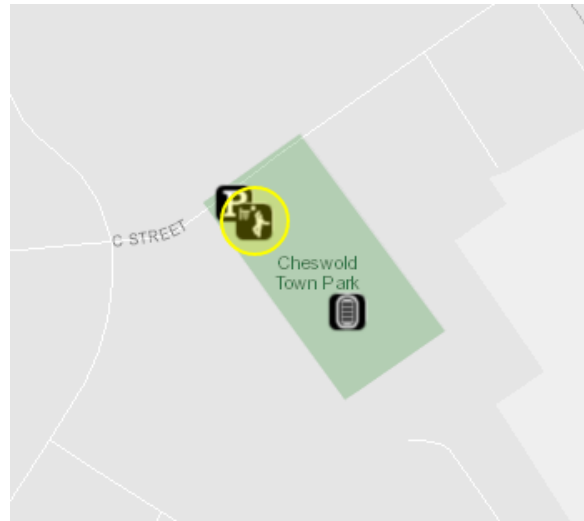

Delaware Park Finder Application

User Guide

Feature Zoom

By selecting the binoculars you will be zoomed in to the selected feature on the map.

Cheswold Town Park - Basketball Court 

Notice the additional features that are now displayed once this particular zoom level has been reached.

Legend

Select the Legend Key to reveal the definition of each of the symbols that are shown on your map. As you Zoom out the legend icons will change by revealing or hiding your Park Facilities definitions when visible on your map.