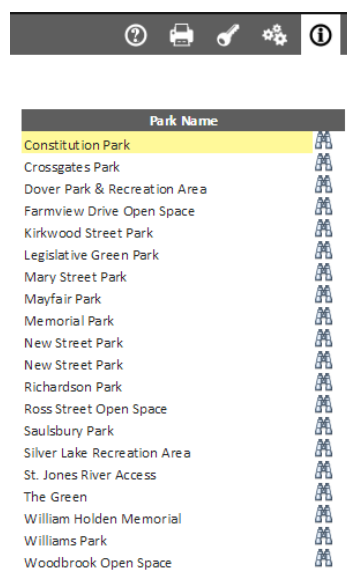

?
🖨️
🔑
⚙️
ℹ️

Trails and Pathways

- Beach Vehicle Crossing
- Pedestrian/Biking
- Pedestrian/Biking/Horseback Riding
- Pedestrian/Horseback Riding
- Pedestrian

Park Facilities

-  Air Pumping Station
-  Amphitheater
-  Baseball Field
-  Basketball Court
-  Picnic Table

Delaware Park Finder Application

User Guide

Feature Details

Each item on the map can be selected to reveal additional details and the ability to Zoom to and center on the selected object.

Geo-Location Zoom

Also notice that the Results screen has changed to reflect the new search. According to the search Results there are no trails within Dover.

Delaware Park Finder Application

User Guide

Clicking the binoculars will Zoom to the location as depicted below.